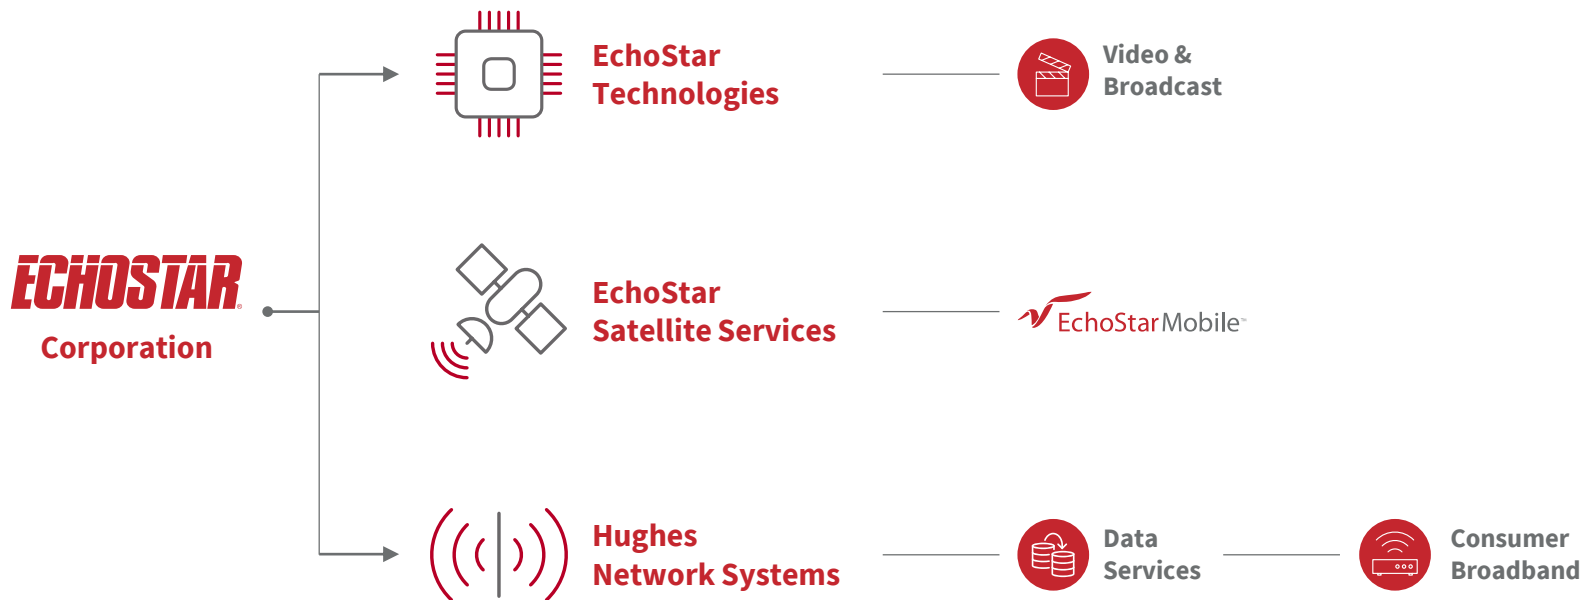

EchoStar Mobile

The future is now...

EchoStar Mobile: Company Structure

EchoStar Mobile: Overview

A mobile satellite services operator providing connectivity across Europe through a hybrid satellite and terrestrial network

- Incorporated in Dublin, Ireland
- Commercial operations in the United Kingdom
- Data center located in Griesheim, Germany

Service Applications

- Traditional MSS Voice and Data Service
- Machine-to-Machine and IoT-Connected Devices
- Hybrid MSS/terrestrial Connectivity

EchoStar Mobile: Technology

Satellite-based Platform:

- Leverages the ETSI GMR-1 3G air interface standard
- Enables wireless mobile IP data traffic
- Developed by Hughes

Portable Data Terminal:

- MSS hotspot that supports all advanced IP services
- Provides VoLTE alike and data services
- Developed by Hughes

Mobile Terminal:

- Small integrated unit for mounting externally on fixed or moving platforms
- Developed by Hughes

Thank you!

Telemaco Melia

Director of Marketing and Product Development
t.melia@echostarmobile.co.uk
+41763071276