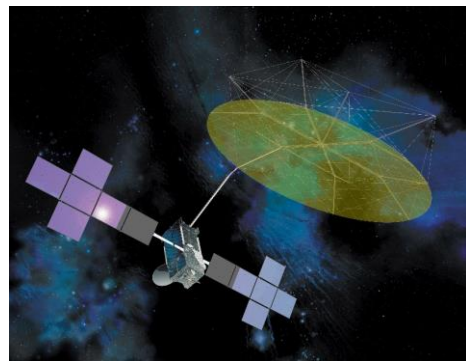

EchoStar Mobile

The future is now...

EchoStar Mobile: Company Structure

EchoStar Mobile: Overview

A mobile satellite services operator providing connectivity across Europe through a hybrid satellite and terrestrial network

EchoStar Mobile: Technology

Satellite-based Platform:

- Leverages the ETSI GMR-1 3G air interface standard
- Enables wireless mobile IP data traffic
- Developed by Hughes

Portable Data Terminal:

- MSS hotspot that supports all advanced IP services
- Provides VoLTE alike and data services
- Developed by Hughes